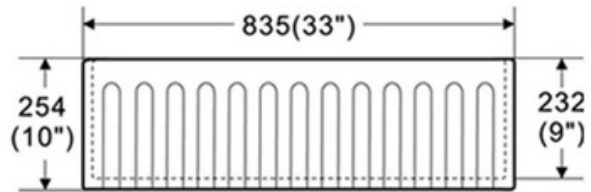

PL-FC3318SB

Farmhouse Series
Fireclay Sink

fluted