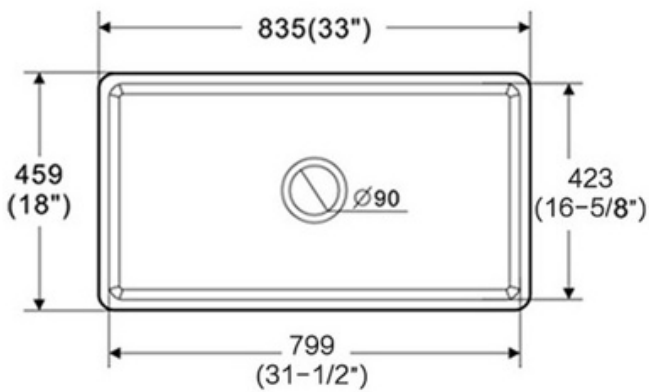

PL-FC3318SB

Farmhouse Series
Fireclay Sink

fluted