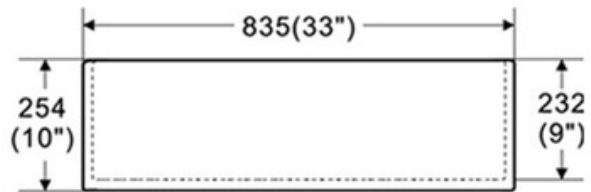

plain

Technical Information

All product dimensions are nominal

Exterior Measurements: 33" x 18" x 10"

Interior Measurements: 31 1/2" x 16 5/8" x 9"

Bowl Configuration: Single

Installation Information

Pelican recommends Fireclay sinks be installed by a professional, experienced installer.

Limited Lifetime Warranty

See website for detailed warranty information.

6140 Ulmerton Road Clearwater, FL 33760

Phone: (727) 388-9895

Fax: (727) 362-1281

For the most current Specification Sheet, go to www.pelicansinks.com